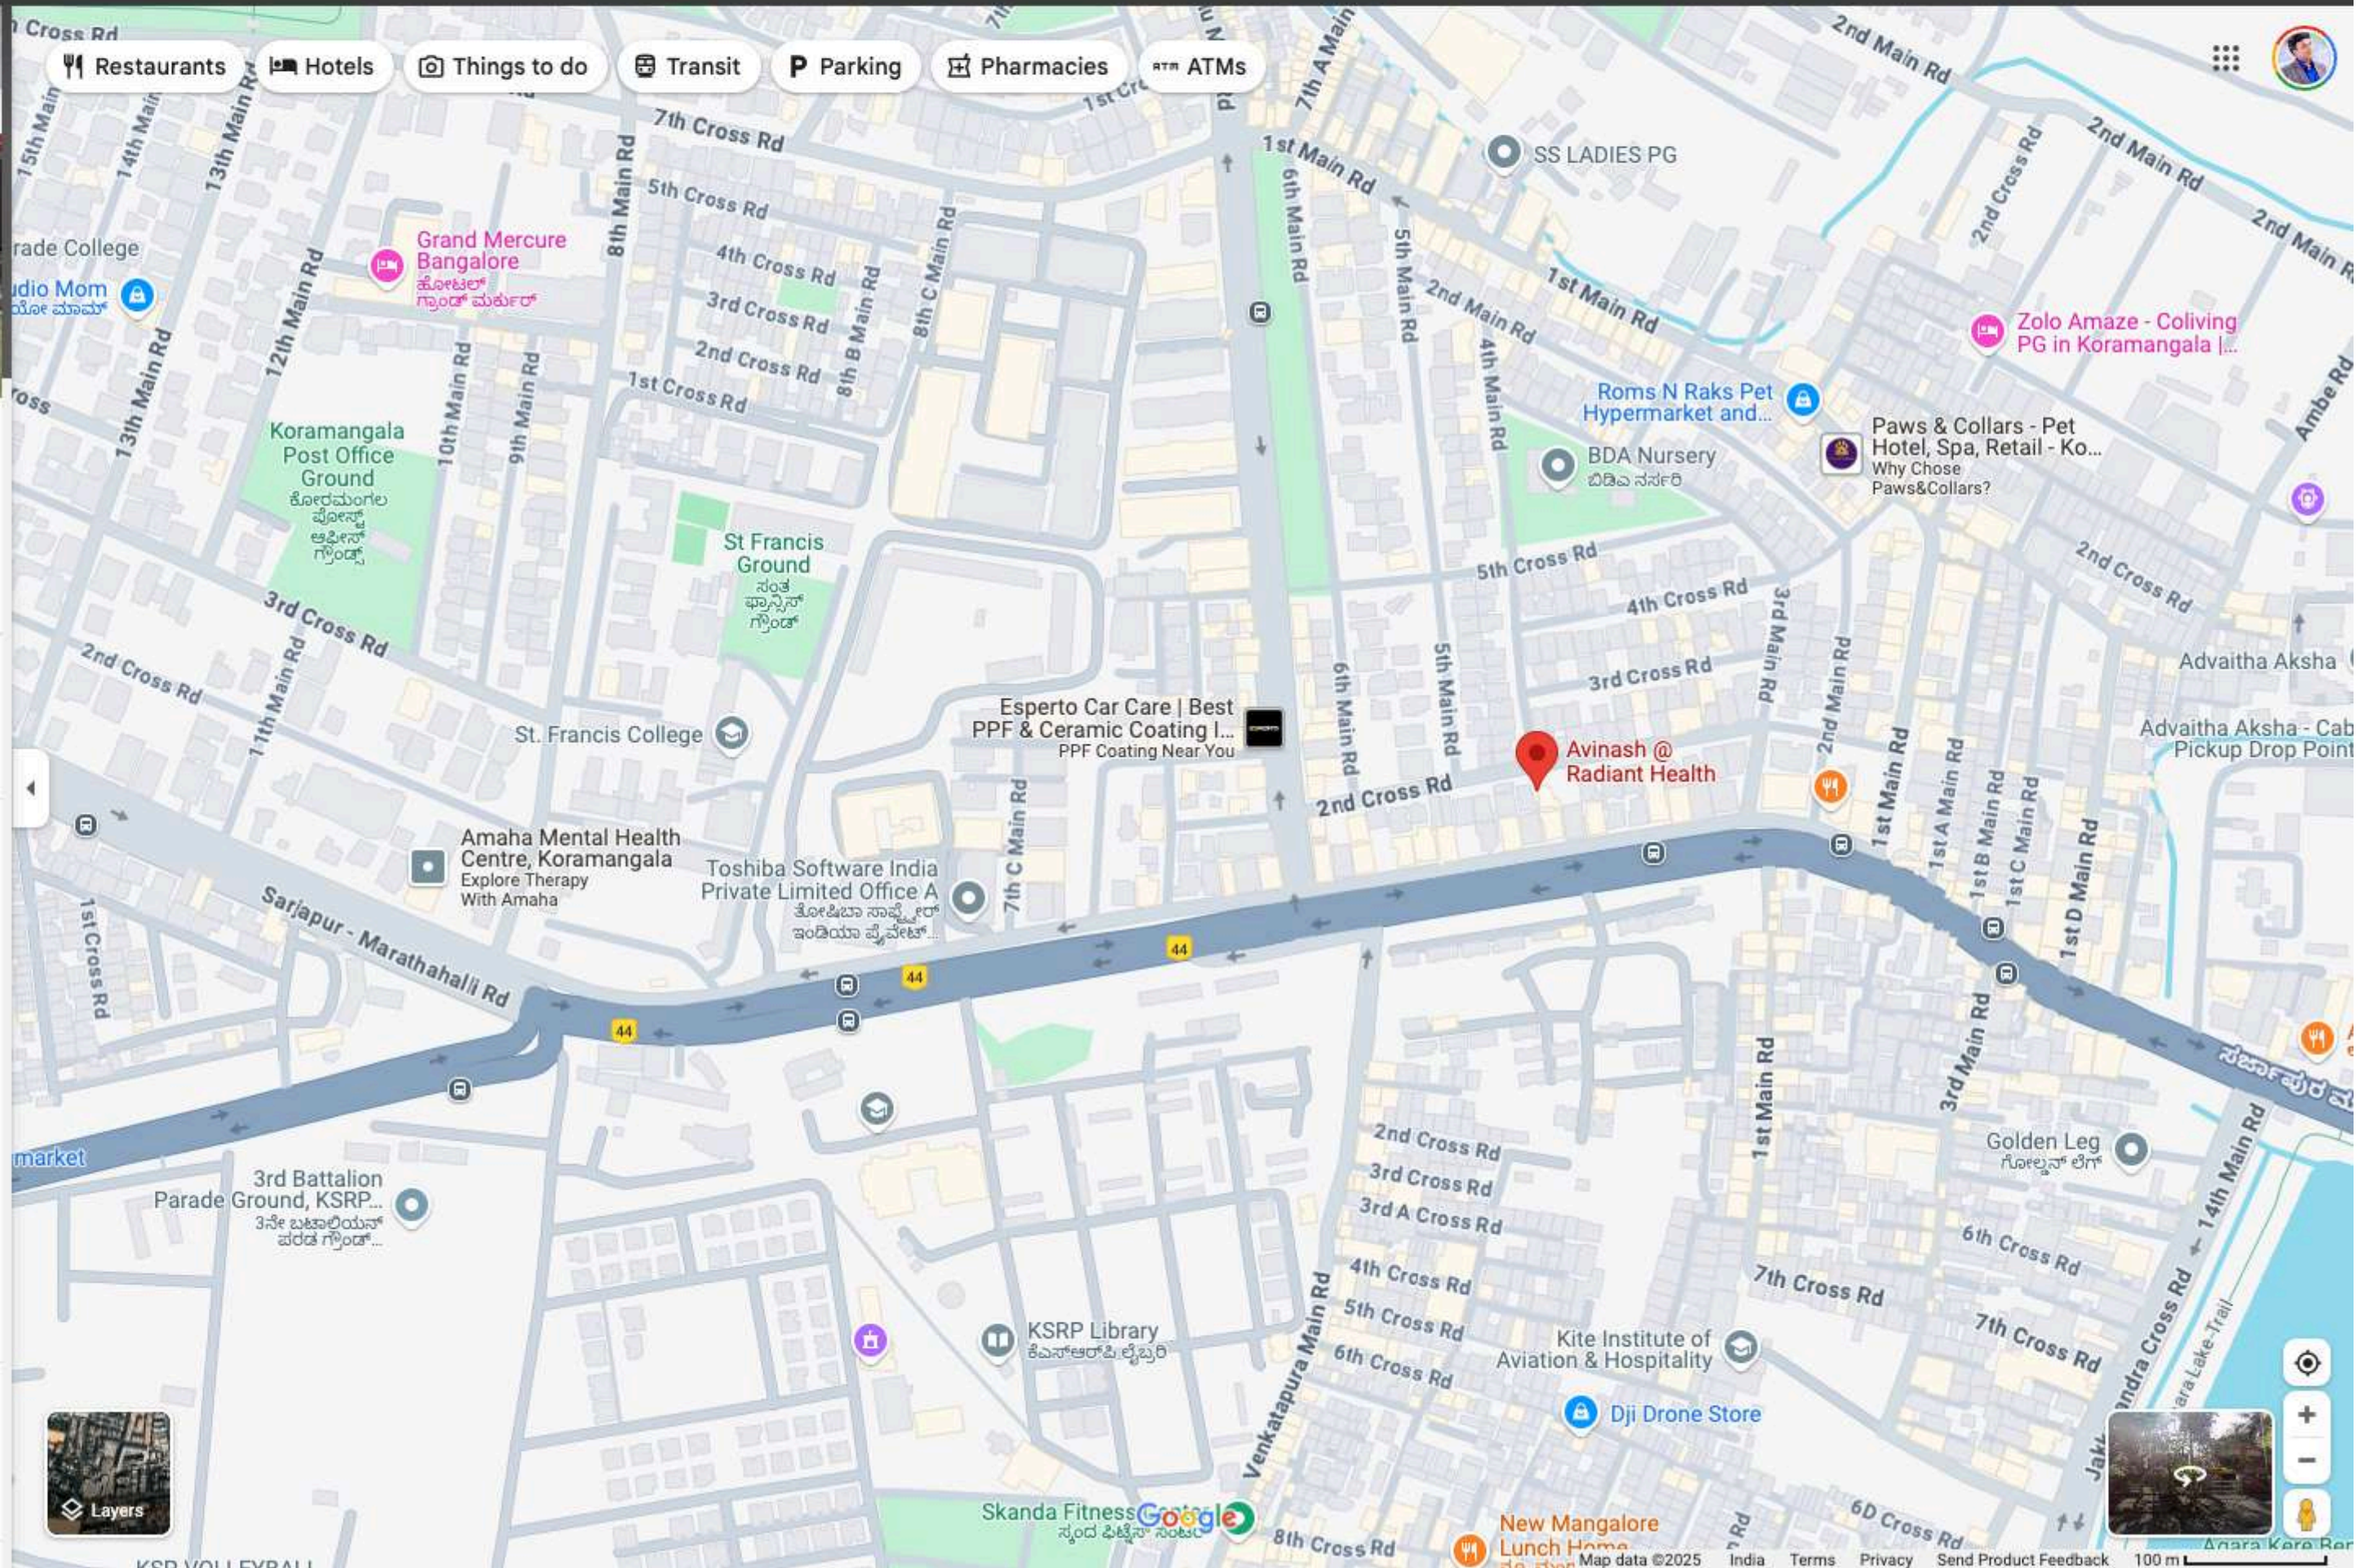

Your Maps activity

Add a label

[Suggest an edit](#)

Add missing information

[Add hours](#)

Get the app

INTRODUCTION

1-2-1 MEETINGS